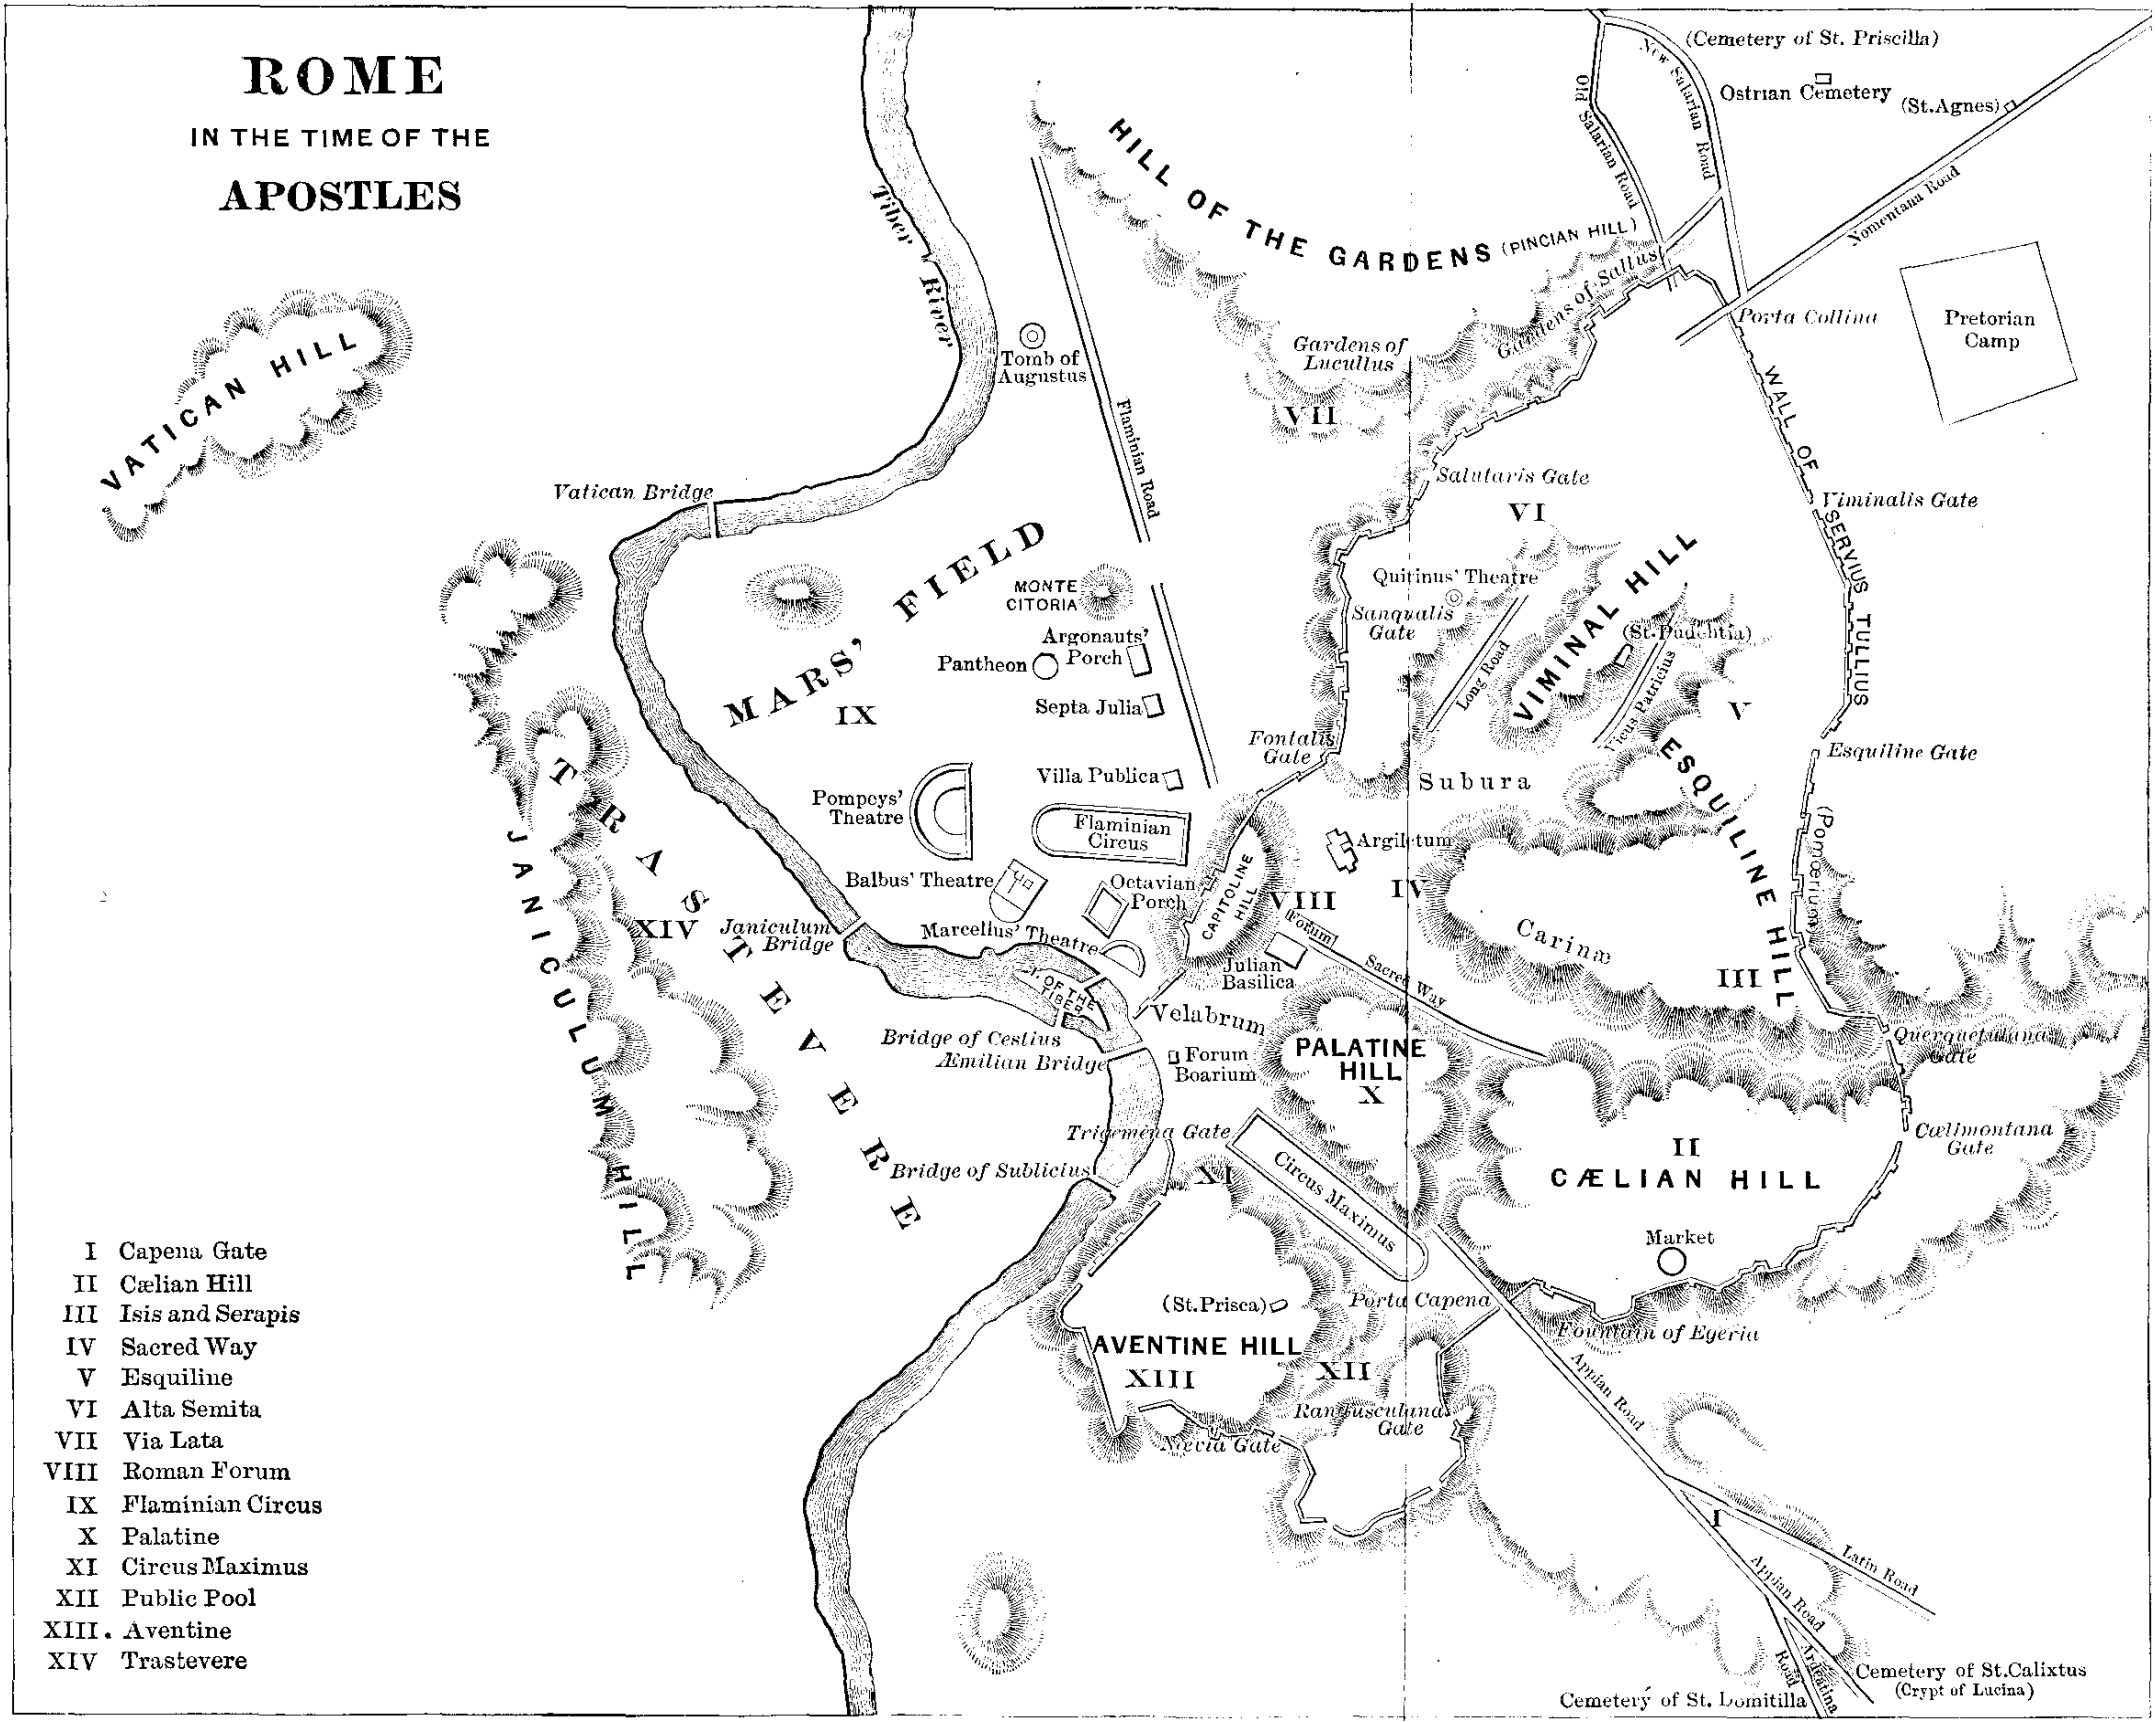

MAP OF THE  
**APOSTOLIC MISSIONS**  
 DURING THE  
**FIRST CENTURY OF THE CHURCH.**

Bradley & Poates Engrs, N.Y.

# ROME

IN THE TIME OF THE  
APOSTLES

VATICAN HILL

- I Capena Gate
- II Caelian Hill
- III Isis and Serapis
- IV Sacred Way
- V Esquiline
- VI Alta Semita
- VII Via Lata
- VIII Roman Forum
- IX Flaminian Circus
- X Palatine
- XI Circus Maximus
- XII Public Pool
- XIII. Aventine
- XIV Trastevere

Cemetery of St. Calixtus (Crypt of Lucina)  
Cemetery of St. Lomilla